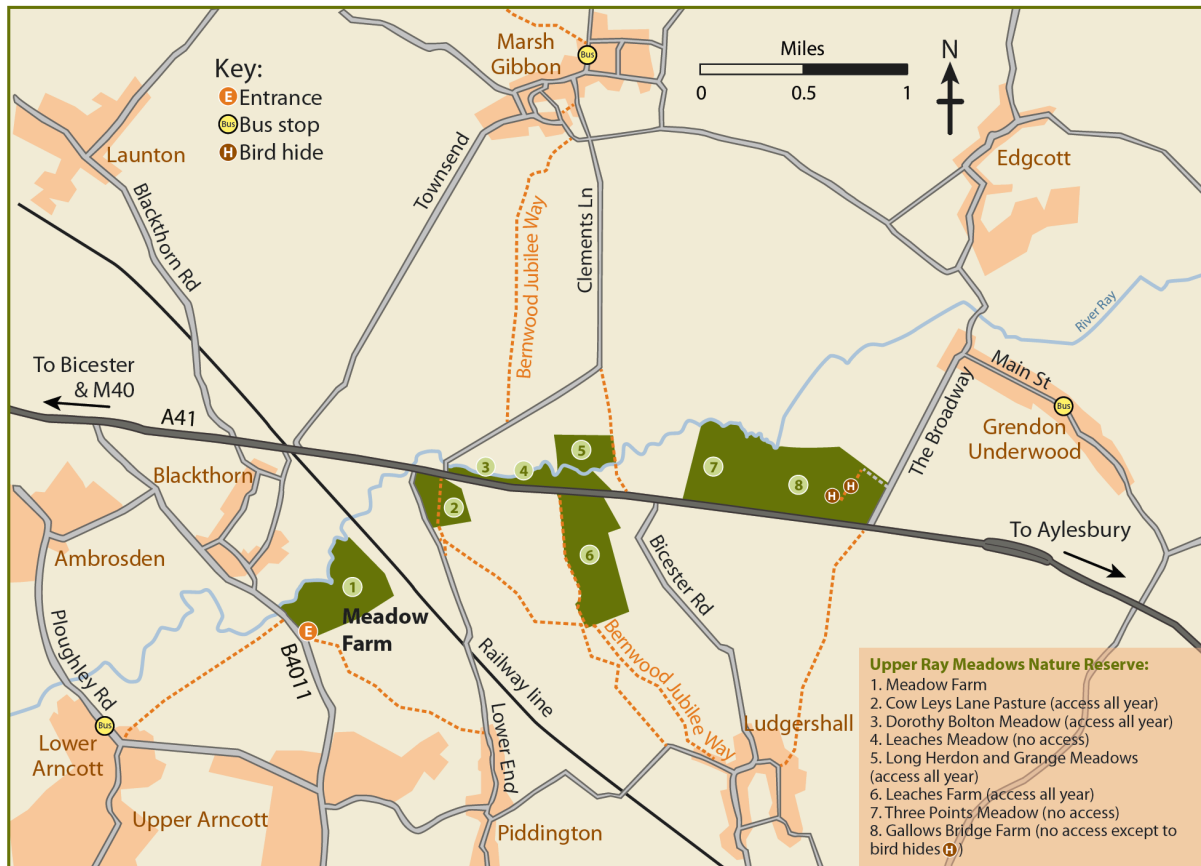

How to find us

Meadow Farm

Thame Road, Blackthorn, nr Bicester, OX25 1TW

By car

From Bicester: take the A41 towards Aylesbury. Turn right onto the B4011 signposted to Thame and Blackthorn. After around 1.4 miles look out for a gateway on your left signposted Meadow Farm.

From Aylesbury: take the A41 towards Bicester. Turn left onto the B4011 signposted to Thame and Blackthorn. After around 1.4 miles look out for a gateway on your left signposted Meadow Farm.

By rail

Bicester is the nearest train station.

By bus

Buses run from near Bicester Station to Lower Arccott. A footpath runs across the fields from Lower Arccott to the B4011 just north of Meadow Farm.

Email: info@bbowt.org.uk

www.bbowt.org.uk