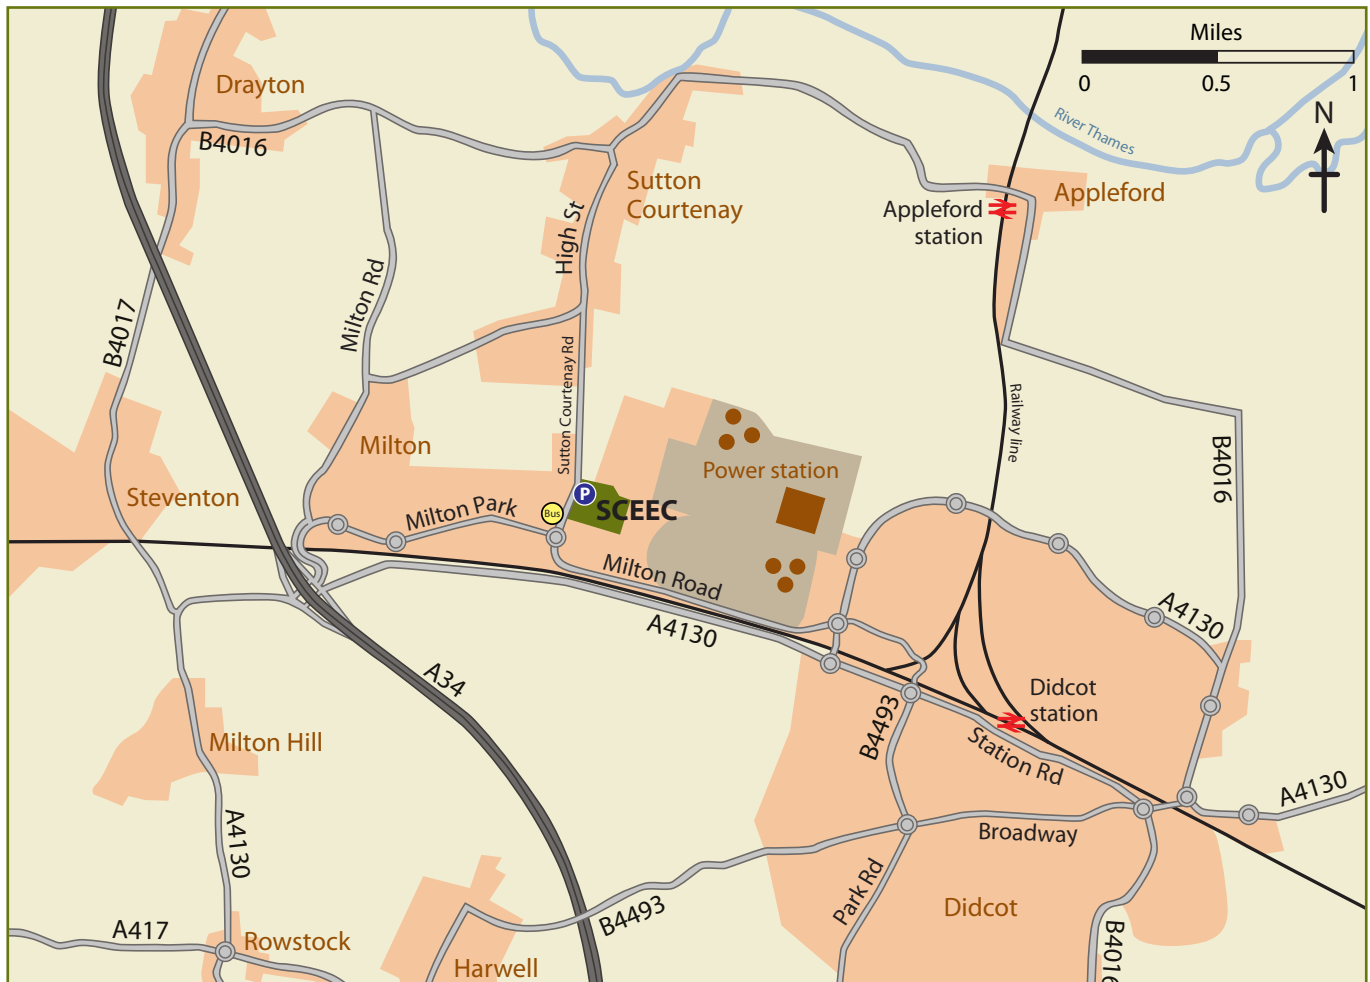

How to find us

Berkshire
Buckinghamshire
Oxfordshire

Sutton Courtenay Environmental Education Centre Sutton Courtenay Road, Sutton Courtenay, Abingdon, OX14 4TE

SCEEC is 3 miles north of Didcot, on the Milton Park Estate. SCEEC is 8 mins by bus, 10 mins by bike, or 40 mins by foot.

-  **By car:** From Oxford head southwest on A34; take the A4130 exit toward A417/Chilton/Milton/Didcot/Wantage. At the roundabout, take the 1st exit onto Milton Park (go through 2 roundabouts); at the third roundabout, take the 1st exit onto Sutton Courtenay Road.
-  **By rail:** Didcot Railway Station is 2 miles from SCEEC. Appleford Railway Station is 3 miles from SCEEC.
-  **By bus:** Take the Milton Park Shuttle Bus towards Milton Park, Sunguard Trading (this service runs every 15 mins). Exit at the Milton Park H (Stop 16) and head east to SCEEC.
-  **On foot/bike:** From Didcot Railway Station, follow the cycle path along Station Road and then Milton Road to SCEEC (as shown on the map).